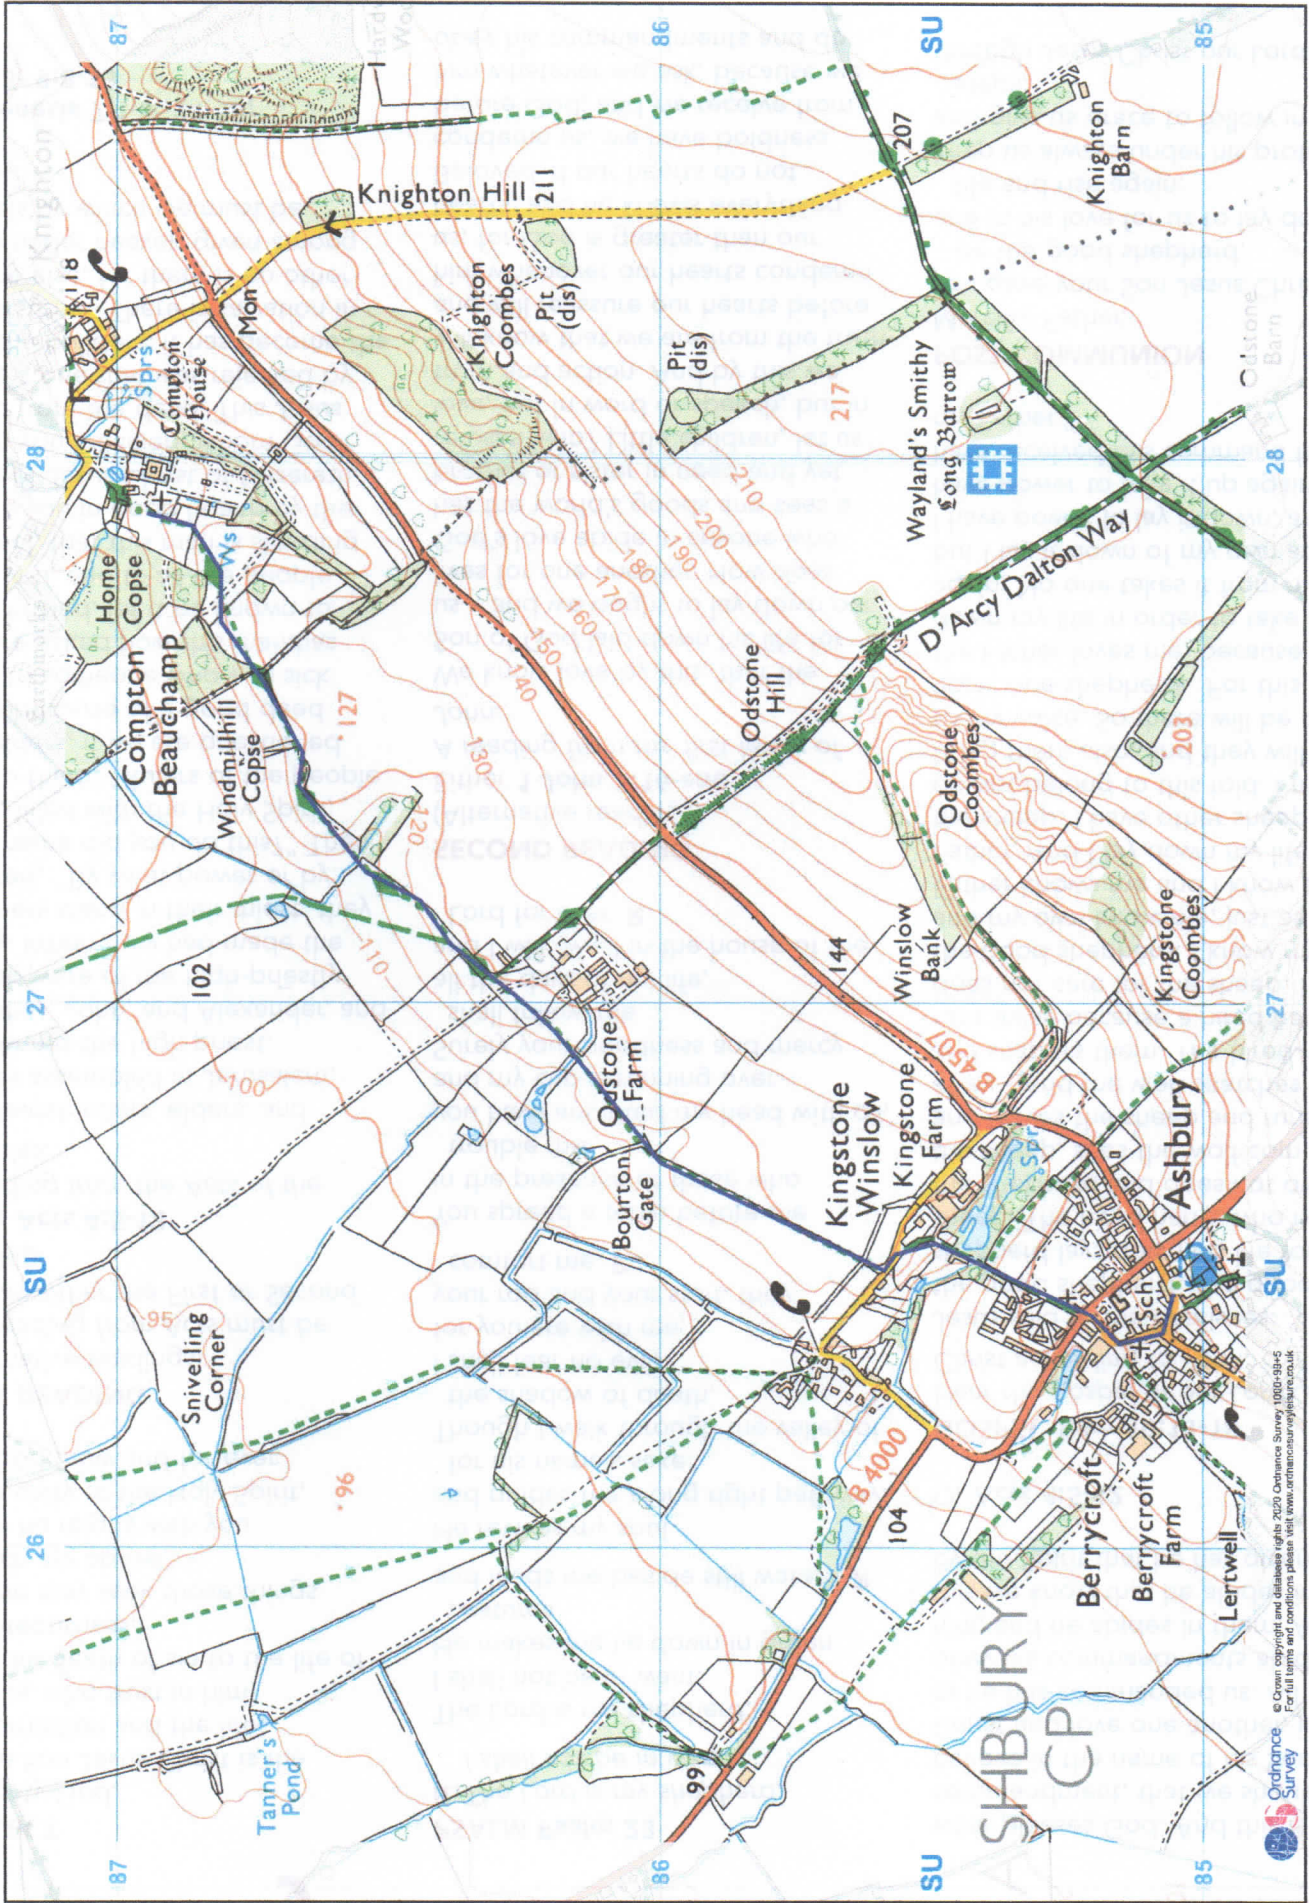

ASHBURY TO COMPTON BEAUCHAMP

© Crown copyright and database rights 2020. Ordnance Survey 100019815
For full terms and conditions please visit www.ordnancesurvey.co.uk

<https://osmaps.ordnancesurvey.co.uk/route/11491643>